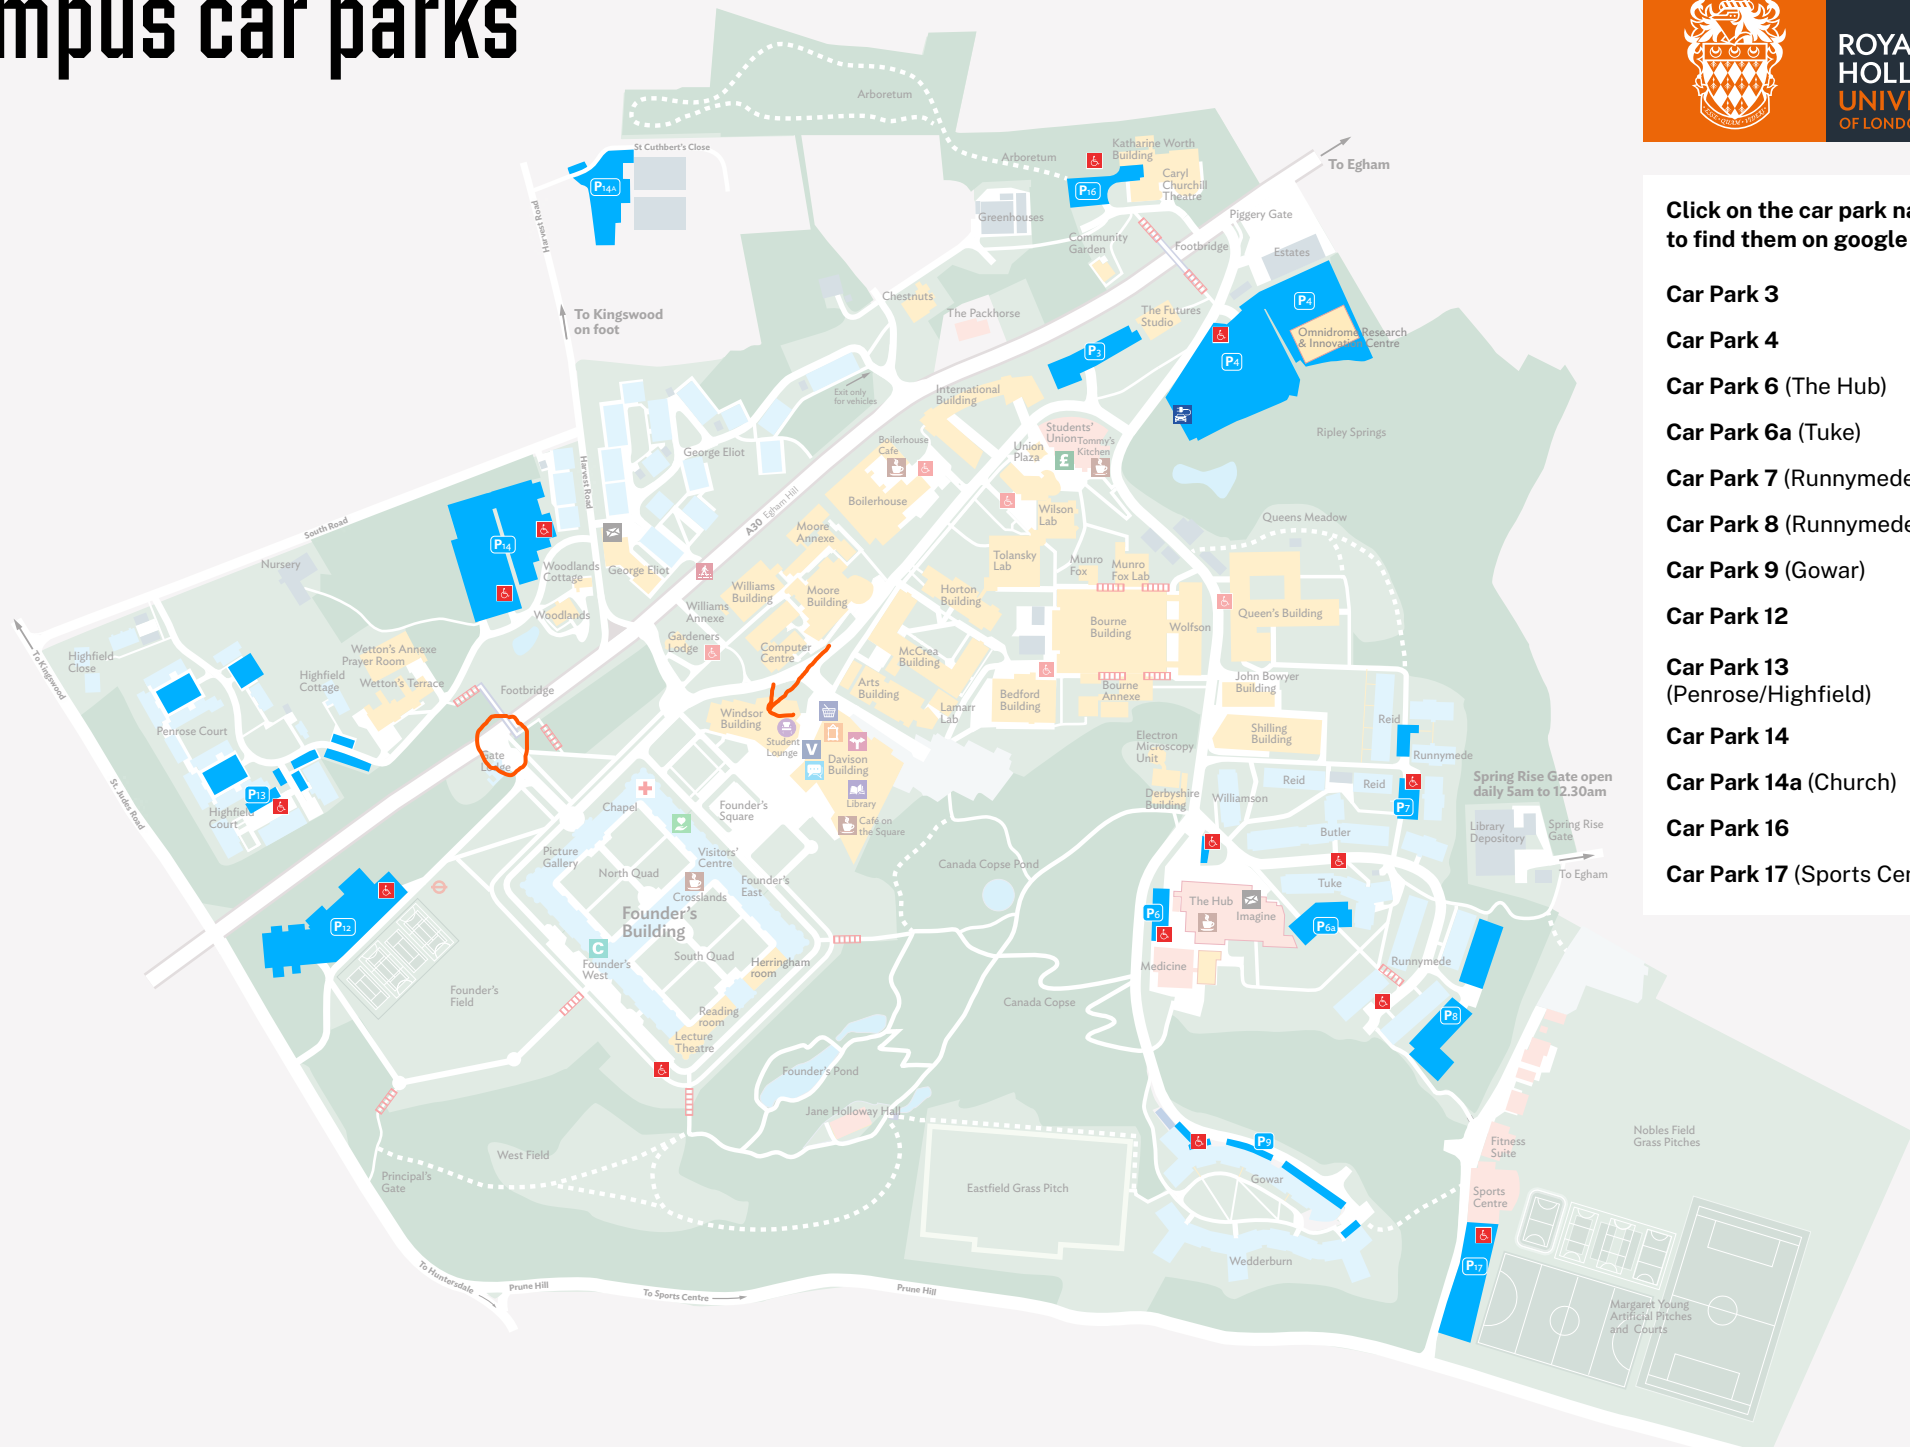

Campus car parks

- Click on the car park names to find them on google maps**
- Car Park 3**
 - Car Park 4**
 - Car Park 6 (The Hub)**
 - Car Park 6a (Tuke)**
 - Car Park 7 (Runnymede 2)**
 - Car Park 8 (Runnymede 1)**
 - Car Park 9 (Gowar)**
 - Car Park 12**
 - Car Park 13 (Penrose/Highfield)**
 - Car Park 14**
 - Car Park 14a (Church)**
 - Car Park 16**
 - Car Park 17 (Sports Centre)**